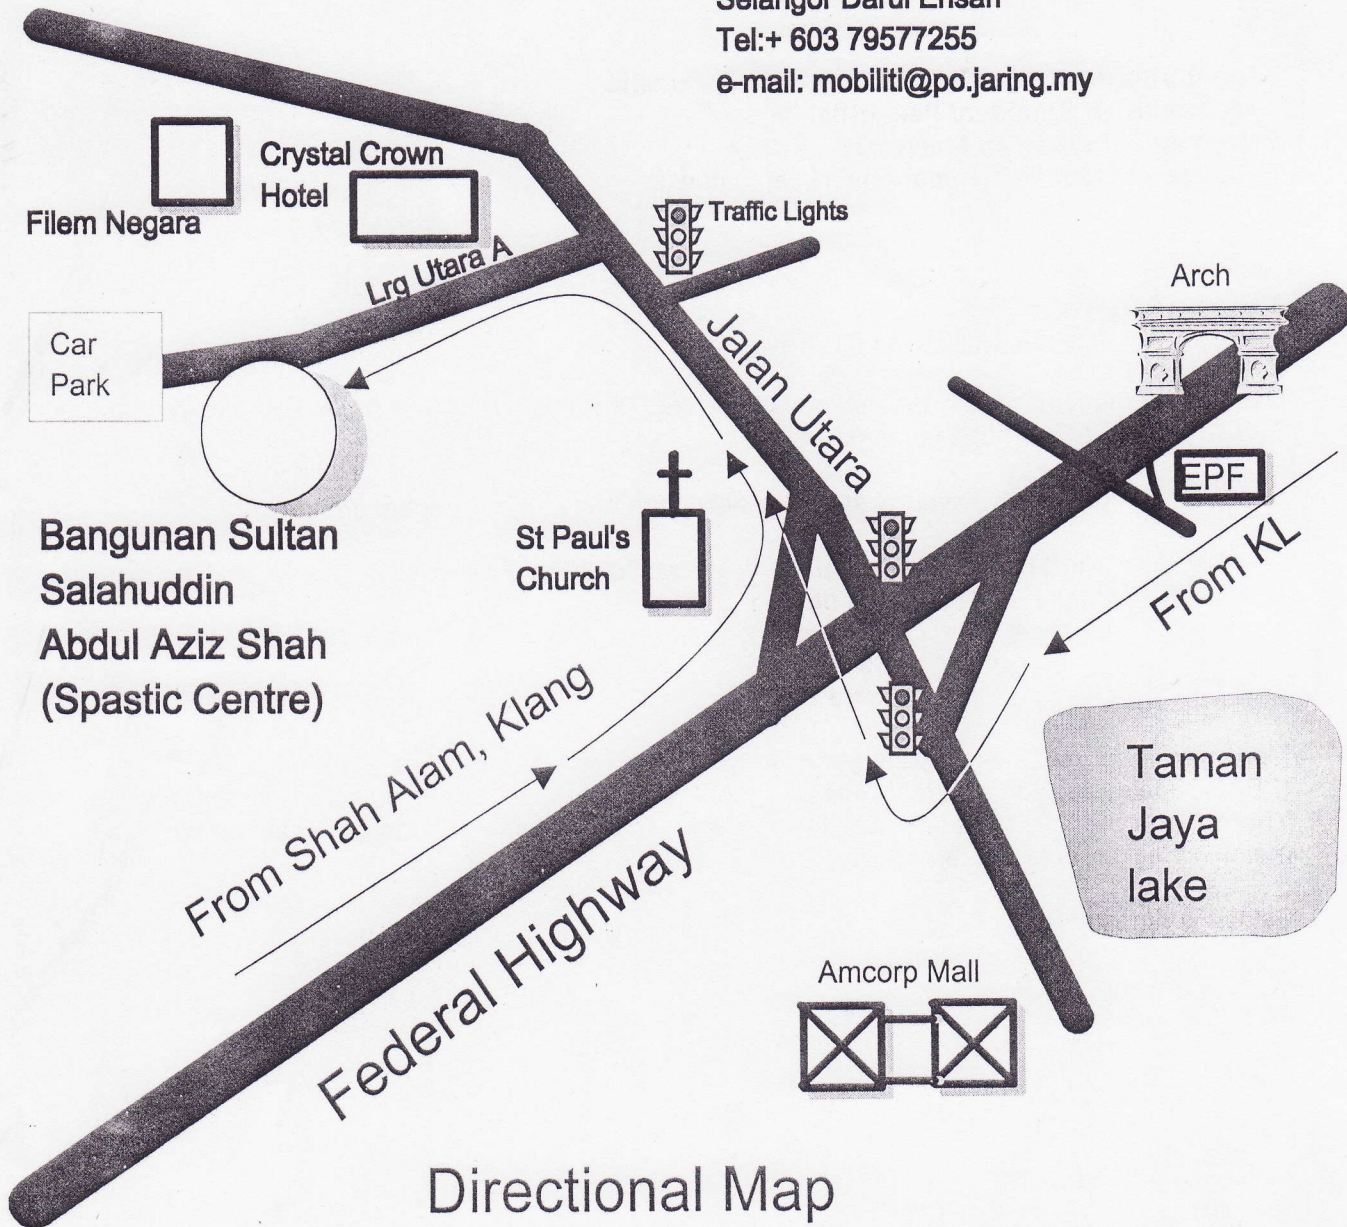

Persatuan

●-M-O-B-I-L-I-T-I-●

Selangor & Kuala Lumpur

Address:

Bilik 9, Tingkat 4,
Bangunan Sultan Salahuddin Abdul Aziz Shah
16 Lorong Utara 'A',
46200 Petaling Jaya,
Selangor Darul Ehsan
Tel: + 603 79577255
e-mail: mobiliti@po.jaring.my

Directional Map

From Federal Highway (Lebuhraya Persekutuan), take the exit ramp to Jalan Utara. Keep left along Jalan Utara and immediately after the first set of traffic lights, turn left into Lorong Utara A, just before Crystal Crown Hotel.